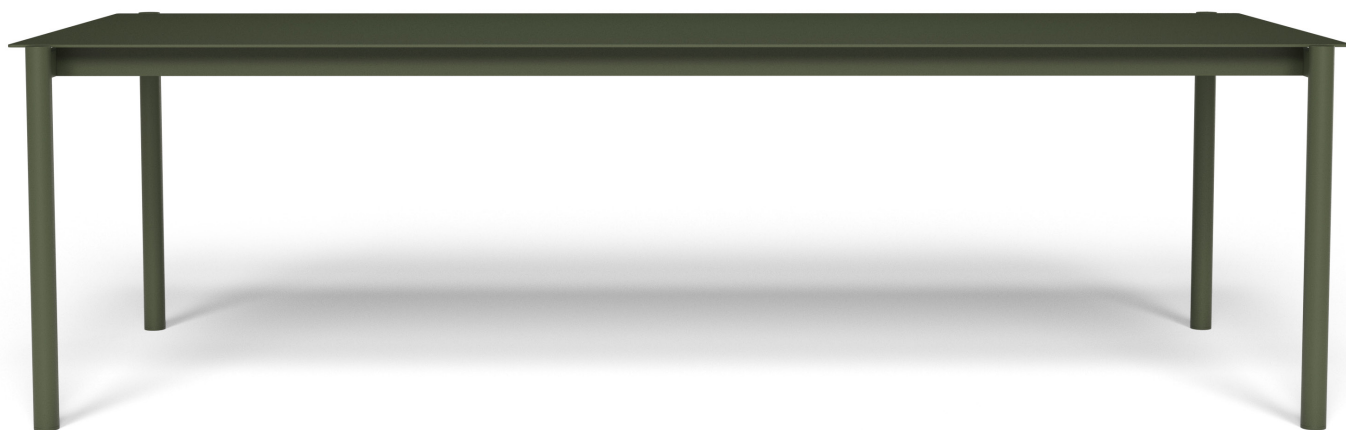

Anyhow Dining Table 2580 x 980

Paperbark Ivory

**Measured**

## Anyhow Dining Table 2580 x 980

A faultless specimen of design, the Anyhow Collection takes the familiar to new horizons with its expertly balanced proportions and refined detailing. Handsome and pared back, the dining chairs, stools and lounge chairs and tables quietly contribute to the character of their setting.

Product Data		Package Data (Tabletop, Table legs)	
<b>Environment</b>	Indoor / Outdoor	<b>Carton Size</b>	2620 x 1010 x 100 H mm, 1190 x 840 x 80 H mm
<b>Material</b>	Aluminium	<b>Pack Quantity</b>	1 per carton, 1 per carton
<b>Finishes</b>	Powder Coat	<b>Gross Weight</b>	53.0 kg, 11.5 kg
<b>Net Weight</b>	57.8 kg	<b>Volume</b>	0.265 cbm, 0.080 cbm
<b>Warranty</b>	5 years		

### Weatherproof Cover (sold separately)

 Sand AH.DT.CO.2580.B.SND
--