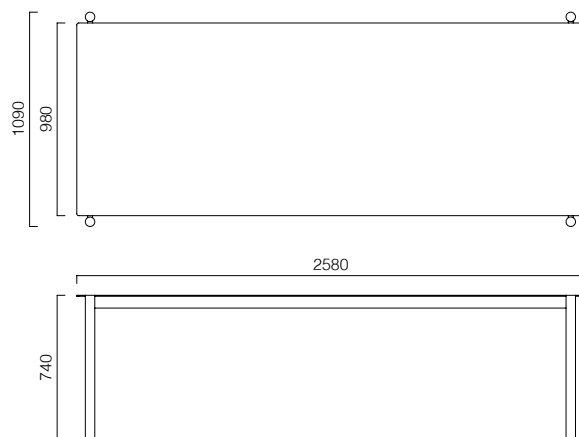

Anyhow Dining Table 2580 x 980

Paperbark Ivory

**Measured**

Product Data		Package Data (Tabletop, Table legs)	
<b>Environment</b>	Indoor / Outdoor	<b>Carton Size</b>	2620 x 1010 x 100 H mm, 1190 x 840 x 80 H mm
<b>Material</b>	Aluminium	<b>Pack Quantity</b>	1 per carton, 1 per carton
<b>Finishes</b>	Powder Coat	<b>Gross Weight</b>	53.0 kg, 11.5 kg
<b>Net Weight</b>	57.8 kg	<b>Volume</b>	0.265 cbm, 0.080 cbm
<b>Warranty</b>	5 years		